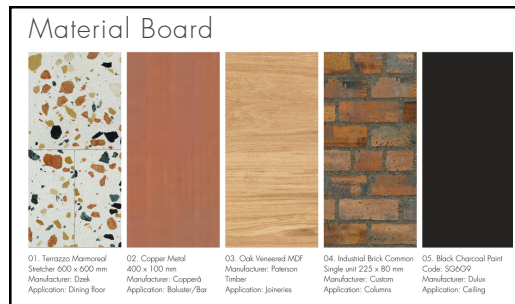

PAMELLA SILVA

INTERIOR DESIGNER

Email: contact@pamellasilva.com

Website: www.pamellasilva.com

Location: Sydney, Australia

Project Le velo Cafe

Local Art Commissioned Cafe and Bike Repair Shop

Address

The Bellagio, 46 Bayswater Drive, Wentworth Point, NSW

Area

500 m²

Concept

Inspired by the client's eclectic vision, the concept combines industrial charm and vibrant hues, creating a welcoming and casual space that resonates with the local community. Bradley Eastman's nature-inspired art, prominently displayed, enhances the cafe's appeal. The open-plan layout fosters community engagement, inviting residents to enjoy breakfast and lunch in a relaxed atmosphere. Embracing the cycling culture, the cafe features recycled furniture and a bike repair shop, contributing to its unique character and commitment to sustainability.

Software & Skills

Revit + V-Ray

Hand Drawing