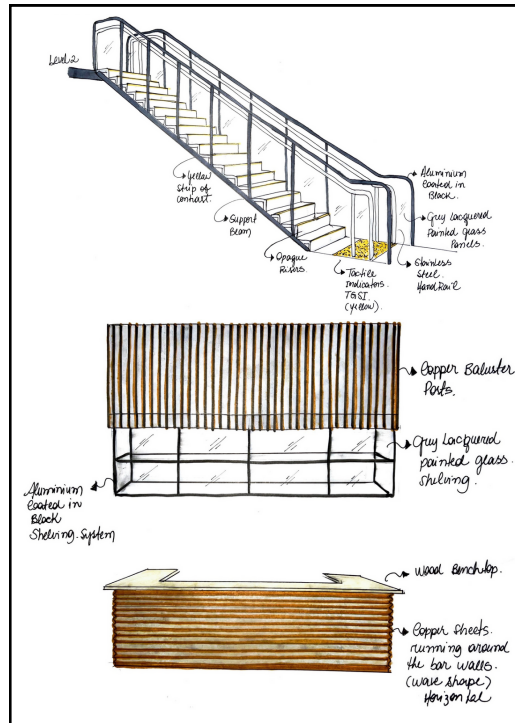

PAMELLA SILVA

INTERIOR DESIGNER

Email: contact@pamellasilva.com

Website: www.pamellasilva.com

Location: Sydney, Australia

Project Le velo Cafe

Local Art Commissioned Cafe and Bike Repair Shop

Address

The Bellagio, 46 Bayswater Drive, Wentworth Point, NSW

Area

500 m²

Concept

Inspired by the client's eclectic vision, the concept combines industrial charm and vibrant hues, creating a welcoming and casual space that resonates with the local community. Bradley Eastman's nature-inspired art, prominently displayed, enhances the cafe's appeal. The open-plan layout fosters community engagement, inviting residents to enjoy breakfast and lunch in a relaxed atmosphere. Embracing the cycling culture, the cafe features recycled furniture and a bike repair shop, contributing to its unique character and commitment to sustainability.

Software & Skills

Revit + V-Ray

Hand Drawing