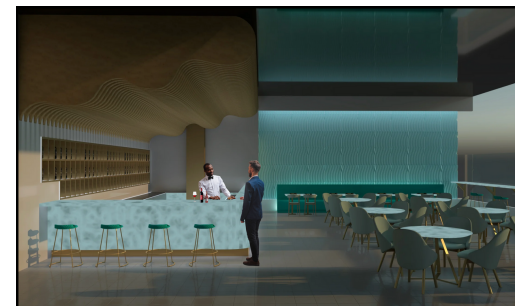

PAMELLA SILVA

INTERIOR DESIGNER

Email: contact@pamellasilva.com

Website: www.pamellasilva.com

Location: Sydney, Australia

Project Akira Back

Modern Japanese Restaurant

Address

Level 2, Northern end of the Overseas Passenger Terminal, Circular Quay W, The Rocks NSW

Area

1338 m2

Concept

Akira Back Restaurant in Sydney draws inspiration from the elemental force of Water, embodied in Chef Akira Back's modern Japanese cuisine. With a profound connection to water through his background as a snowboarder, Chef Akira emphasises seafood in his culinary journey. The restaurant's design mirrors the ebb and flow of tides, featuring water-themed elements, alabaster bars, and turquoise hues, creating a stylish and elegant space that pays homage to the sea.

Software & Skills

Revit

SketchUp + V-Ray

Photoshop

Hand Drawing