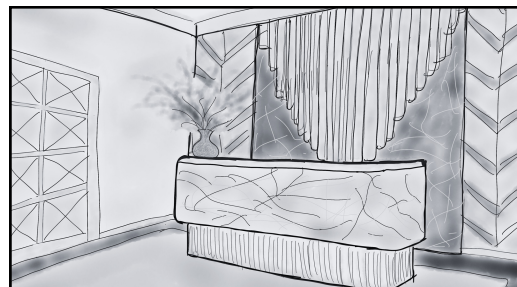

PAMELLA SILVA

INTERIOR DESIGNER

Email: contact@pamellasilva.com

Website: www.pamellasilva.com

Location: Sydney, Australia

Project Art Deco Hotel

Boutique Hotel Reception

Address

Werrington Building, 85 Macleay Street, Potts Point, NSW

Area

35 m2

Concept

Inspired by the opulence of the Art Deco Era, this project aims to fashion a reception area exuding luxury and glamour by using geometric metal-frame windows and showcasing intricate Art Deco patterns to convey the feeling of the Era. Curvilinear elements, a rich dark colour palette, and elegant materials like black marble wall tiles and metallic accents contribute to an ambience of sophistication. Dark grey silk curtains and contemporary lighting fixtures add texture and modernity to the space, which seamlessly blend the grandeur of the Art Deco Era with the demands of modern luxury.

Software & Skills

SketchUp + V-Ray

Photoshop App, Hand Drawing