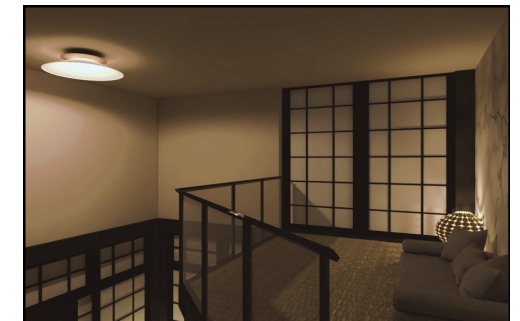

PAMELLA SILVA

INTERIOR DESIGNER

Email: contact@pamellasilva.com

Website: www.pamellasilva.com

Location: Sydney, Australia

Additional Work: 3D Modelling

Japanese Tea House

Location

Kyoto, Japan

Area

30 m2

Concept

Nestled in expansive gardens, this design in a new development is a poetic homage to Japanese cultural heritage. Japanese timber infuses life into the staircase, fostering a tactile connection to the land. Traditional fusuma, adorned with translucent paper, allows natural light while preserving serene privacy. Evolving with daylight, Japanese floral wallpapers grace the walls like an ephemeral masterpiece. Tatami mats ground the space in tea ceremony rituals. The roof shape blends traditional forms with a contemporary edge, offering an intimate setting for tea gatherings, honouring tradition and embracing modernity.

Software & Skills

3ds Max + V-Ray

Photoshop

Concept Board