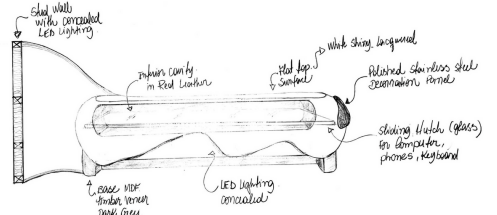

Desk Joinery