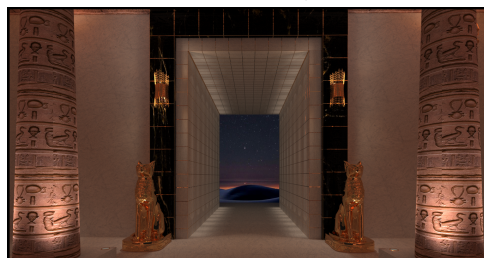

PAMELLA SILVA

INTERIOR DESIGNER

Email: contact@pamellasilva.com

Website: www.pamellasilva.com

Location: Sydney, Australia

Additional Work: 3D Modelling

Egyptian Wellness Centre

Location

Aswan, Egypt

Area

70 m2

Concept

The Egyptian Wellness Centre immerses visitors in the grandeur of Ancient Egypt, centred around a luxurious pool with Sahara Desert views. Opulent marble floors and hieroglyphic-adorned columns evoke the era's architectural richness. A neutral palette with gold accents mirrors desert sands, while white curtains provide serenity. Golden cat sculptures at the entrance symbolise reverence. Daylight illuminates the pool, creating a captivating visual narrative, and an open lattice ceiling invites stargazing. The design transports visitors to an era of timeless beauty and tranquillity.

Software & Skills

3ds Max + V-Ray

Photoshop