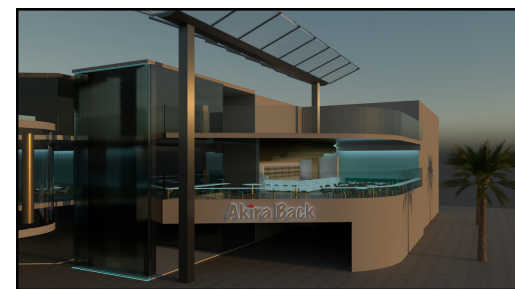

PAMELLA SILVA

INTERIOR DESIGNER

Email: contact@pamellasilva.com

Website: www.pamellasilva.com

Location: Sydney, Australia

Project Akira Back

Modern Japanese Restaurant

Address

Level 2, Northern end of the Overseas Passenger Terminal, Circular Quay W, The Rocks NSW

Area

1338 m2

Concept

Akira Back Restaurant in Sydney draws inspiration from the elemental force of Water, embodied in Chef Akira Back's modern Japanese cuisine. With a profound connection to water through his background as a snowboarder, Chef Akira emphasises seafood in his culinary journey. The restaurant's design mirrors the ebb and flow of tides, featuring water-themed elements, alabaster bars, and turquoise hues, creating a stylish and elegant space that pays homage to the sea.

Software & Skills

Revit

SketchUp + V-Ray

Photoshop

Hand Drawing