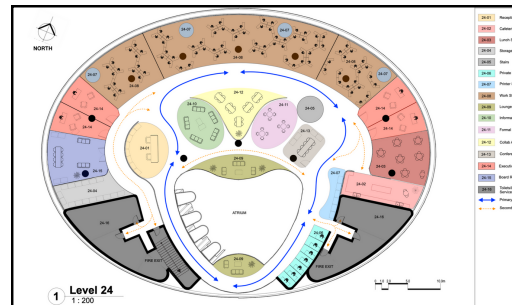

Inspiration Board

EXECUTIVE OFFICE - ZONE 24-15										
CODE	ITEM	LOCATION	DESCRIPTION	SUPPLIER	NOTES	LEAD TIME	QTY	COST	MAKE	REV
ST-04	Office Chair		Office Chair	Office Chair Address: 123 St John Street Phone: 02 9231 2200 www.office.com.au	Office Chair Address: 123 St John Street Phone: 02 9231 2200 www.office.com.au	2-3 weeks	1	$10,000	A	
ST-05	Office Chair		Office Chair	Office Chair Address: 123 St John Street Phone: 02 9231 2200 www.office.com.au	Office Chair Address: 123 St John Street Phone: 02 9231 2200 www.office.com.au	2-3 weeks	1	$10,000	A	
ST-06	Office Chair		Office Chair	Office Chair Address: 123 St John Street Phone: 02 9231 2200 www.office.com.au	Office Chair Address: 123 St John Street Phone: 02 9231 2200 www.office.com.au	2-3 weeks	1	$10,000	A	
ST-07	Office Chair		Office Chair	Office Chair Address: 123 St John Street Phone: 02 9231 2200 www.office.com.au	Office Chair Address: 123 St John Street Phone: 02 9231 2200 www.office.com.au	2-3 weeks	1	$10,000	A	

LOUNGE - ZONE 24-09										
CODE	ITEM	LOCATION	DESCRIPTION	SUPPLIER	NOTES	LEAD TIME	QTY	COST	MAKE	REV
ST-08	Office Chair		Office Chair	Office Chair Address: 123 St John Street Phone: 02 9231 2200 www.office.com.au	Office Chair Address: 123 St John Street Phone: 02 9231 2200 www.office.com.au	2-3 weeks	1	$10,000	A	
ST-09	Office Chair		Office Chair	Office Chair Address: 123 St John Street Phone: 02 9231 2200 www.office.com.au	Office Chair Address: 123 St John Street Phone: 02 9231 2200 www.office.com.au	2-3 weeks	1	$10,000	A	
ST-10	Office Chair		Office Chair	Office Chair Address: 123 St John Street Phone: 02 9231 2200 www.office.com.au	Office Chair Address: 123 St John Street Phone: 02 9231 2200 www.office.com.au	2-3 weeks	1	$10,000	A	
ST-11	Office Chair		Office Chair	Office Chair Address: 123 St John Street Phone: 02 9231 2200 www.office.com.au	Office Chair Address: 123 St John Street Phone: 02 9231 2200 www.office.com.au	2-3 weeks	1	$10,000	A	

LOUNGE - ZONE 24-09										
CODE	ITEM	LOCATION	DESCRIPTION	SUPPLIER	NOTES	LEAD TIME	QTY	COST	MAKE	REV
ST-12	Office Chair		Office Chair	Office Chair Address: 123 St John Street Phone: 02 9231 2200 www.office.com.au	Office Chair Address: 123 St John Street Phone: 02 9231 2200 www.office.com.au	2-3 weeks	1	$10,000	A	
ST-13	Office Chair		Office Chair	Office Chair Address: 123 St John Street Phone: 02 9231 2200 www.office.com.au	Office Chair Address: 123 St John Street Phone: 02 9231 2200 www.office.com.au	2-3 weeks	1	$10,000	A	
ST-14	Office Chair		Office Chair	Office Chair Address: 123 St John Street Phone: 02 9231 2200 www.office.com.au	Office Chair Address: 123 St John Street Phone: 02 9231 2200 www.office.com.au	2-3 weeks	1	$10,000	A	
ST-15	Office Chair		Office Chair	Office Chair Address: 123 St John Street Phone: 02 9231 2200 www.office.com.au	Office Chair Address: 123 St John Street Phone: 02 9231 2200 www.office.com.au	2-3 weeks	1	$10,000	A