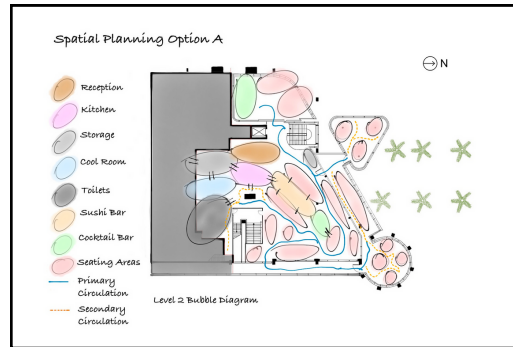

PAMELLA SILVA

INTERIOR DESIGNER

Email: contact@pamellasilva.com

Website: www.pamellasilva.com

Location: Sydney, Australia

Project Akira Back

Modern Japanese Restaurant

Address

Level 2, Northern end of the Overseas Passenger Terminal, Circular Quay W, The Rocks NSW

Area

1338 m2

Concept

Akira Back Restaurant in Sydney draws inspiration from the elemental force of Water, embodied in Chef Akira Back's modern Japanese cuisine. With a profound connection to water through his background as a snowboarder, Chef Akira emphasises seafood in his culinary journey. The restaurant's design mirrors the ebb and flow of tides, featuring water-themed elements, alabaster bars, and turquoise hues, creating a stylish and elegant space that pays homage to the sea.

Software & Skills

Revit

SketchUp + V-Ray

Photoshop

Hand Drawing