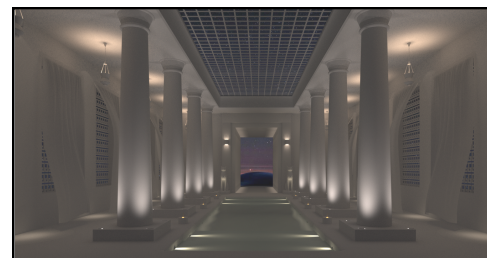

PAMELLA SILVA

INTERIOR DESIGNER

Email: contact@pamellasilva.com

Website: www.pamellasilva.com

Location: Sydney, Australia

Additional Work: 3D Modelling

Egyptian Wellness Centre

Location

Aswan, Egypt

Area

70 m2

Concept

The Egyptian Wellness Centre immerses visitors in the grandeur of Ancient Egypt, centred around a luxurious pool with Sahara Desert views. Opulent marble floors and hieroglyphic-adorned columns evoke the era's architectural richness. A neutral palette with gold accents mirrors desert sands, while white curtains provide serenity. Golden cat sculptures at the entrance symbolise reverence. Daylight illuminates the pool, creating a captivating visual narrative, and an open lattice ceiling invites stargazing. The design transports visitors to an era of timeless beauty and tranquillity.

Software & Skills

3ds Max + V-Ray

Photoshop