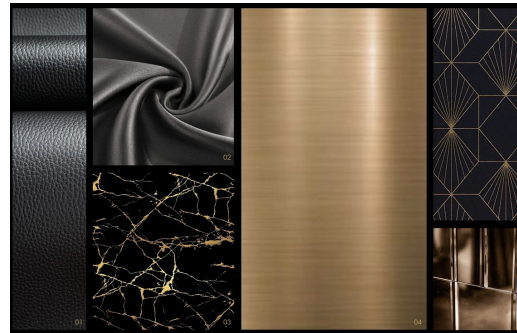

Material Board