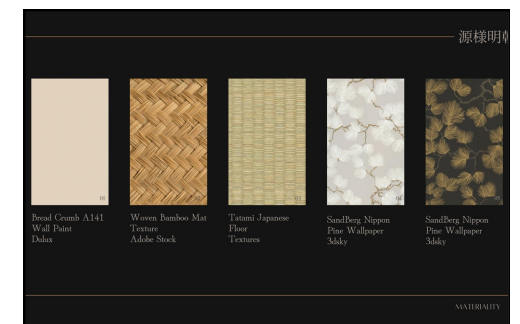

Software & Skills

3ds Max + V-Ray

Photoshop

Concept Board

Materiality

REFERENCES

Project Akira Back - Material Board

Bender, B. (n.d.). Hand-Painted Oyster Shell. Etsy. [image 05].