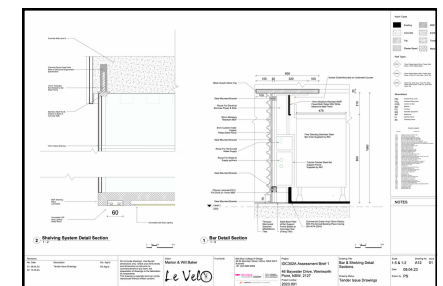

PAMELLA SILVA

INTERIOR DESIGNER

Email: contact@pamellasilva.com

Website: www.pamellasilva.com

Location: Sydney, Australia

Project Le velo Cafe

Local Art Commissioned Cafe and Bike Repair Shop

Address

The Bellagio, 46 Bayswater Drive, Wentworth Point, NSW

Area

500 m²

Concept

Inspired by the client's eclectic vision, the concept combines industrial charm and vibrant hues, creating a welcoming and casual space that resonates with the local community. Bradley Eastman's nature-inspired art, prominently displayed, enhances the cafe's appeal. The open-plan layout fosters community engagement, inviting residents to enjoy breakfast and lunch in a relaxed atmosphere. Embracing the cycling culture, the cafe features recycled furniture and a bike repair shop, contributing to its unique character and commitment to sustainability.

Software & Skills

Revit + V-Ray

Hand Drawing