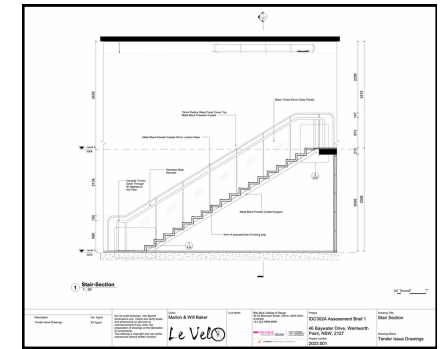

PAMELLA SILVA

INTERIOR DESIGNER

Email: contact@pamellasilva.com

Website: www.pamellasilva.com

Location: Sydney, Australia

Project Le velo Cafe

Local Art Commissioned Cafe and Bike Repair Shop

Address

The Bellagio, 46 Bayswater Drive, Wentworth Point, NSW

Area

500 m²

Concept

Inspired by the client's eclectic vision, the concept combines industrial charm and vibrant hues, creating a welcoming and casual space that resonates with the local community. Bradley Eastman's nature-inspired art, prominently displayed, enhances the cafe's appeal. The open-plan layout fosters community engagement, inviting residents to enjoy breakfast and lunch in a relaxed atmosphere. Embracing the cycling culture, the cafe features recycled furniture and a bike repair shop, contributing to its unique character and commitment to sustainability.

Software & Skills

Revit + V-Ray

Hand Drawing