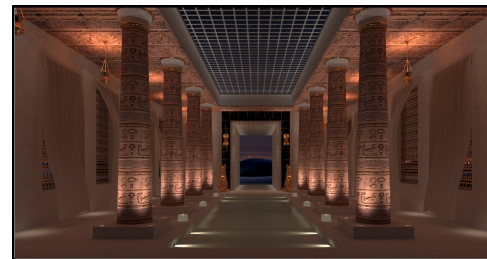

PAMELLA SILVA

INTERIOR DESIGNER

Email: contact@pamellasilva.com

Website: www.pamellasilva.com

Location: Sydney, Australia

Additional Work: 3D Modelling

Egyptian Wellness Centre

Location

Aswan, Egypt

Area

70 m2

Concept

The Egyptian Wellness Centre immerses visitors in the grandeur of Ancient Egypt, centred around a luxurious pool with Sahara Desert views. Opulent marble floors and hieroglyphic-adorned columns evoke the era's architectural richness. A neutral palette with gold accents mirrors desert sands, while white curtains provide serenity. Golden cat sculptures at the entrance symbolise reverence. Daylight illuminates the pool, creating a captivating visual narrative, and an open lattice ceiling invites stargazing. The design transports visitors to an era of timeless beauty and tranquillity.

Software & Skills

3ds Max + V-Ray

Photoshop