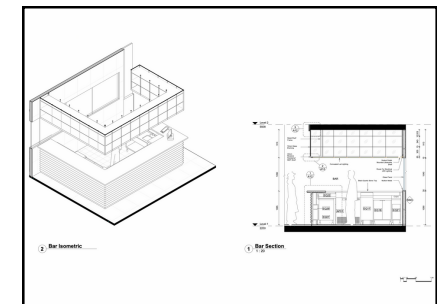

PAMELLA SILVA

INTERIOR DESIGNER

Email: contact@pamellasilva.com

Website: www.pamellasilva.com

Location: Sydney, Australia

Project Le velo Cafe

Local Art Commissioned Cafe and Bike Repair Shop

Address

The Bellagio, 46 Bayswater Drive, Wentworth Point, NSW

Area

500 m²

Concept

Inspired by the client's eclectic vision, the concept combines industrial charm and vibrant hues, creating a welcoming and casual space that resonates with the local community. Bradley Eastman's nature-inspired art, prominently displayed, enhances the cafe's appeal. The open-plan layout fosters community engagement, inviting residents to enjoy breakfast and lunch in a relaxed atmosphere. Embracing the cycling culture, the cafe features recycled furniture and a bike repair shop, contributing to its unique character and commitment to sustainability.

Software & Skills

Revit + V-Ray

Hand Drawing