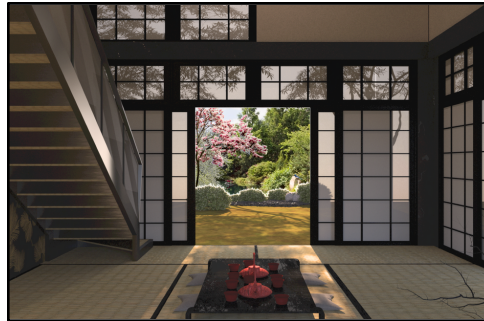

PAMELLA SILVA

INTERIOR DESIGNER

Email: contact@pamellasilva.com

Website: www.pamellasilva.com

Location: Sydney, Australia

Additional Work: 3D Modelling

Japanese Tea House

Location

Kyoto, Japan

Area

30 m2

Concept

Nestled in expansive gardens, this design in a new development is a poetic homage to Japanese cultural heritage. Japanese timber infuses life into the staircase, fostering a tactile connection to the land. Traditional fusuma, adorned with translucent paper, allows natural light while preserving serene privacy. Evolving with daylight, Japanese floral wallpapers grace the walls like an ephemeral masterpiece. Tatami mats ground the space in tea ceremony rituals. The roof shape blends traditional forms with a contemporary edge, offering an intimate setting for tea gatherings, honouring tradition and embracing modernity.

Software & Skills

3ds Max + V-Ray

Photoshop

Concept Board