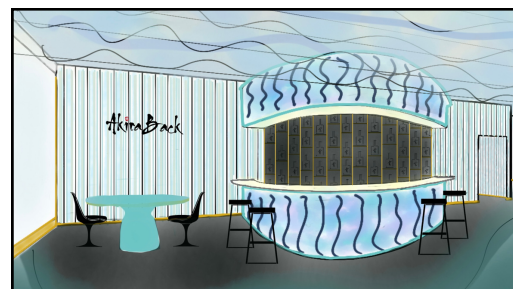

PAMELLA SILVA

INTERIOR DESIGNER

Email: contact@pamellasilva.com

Website: www.pamellasilva.com

Location: Sydney, Australia

Project Akira Back

Modern Japanese Restaurant

Address

Level 2, Northern end of the Overseas Passenger Terminal, Circular Quay W, The Rocks NSW

Area

1338 m2

Concept

Akira Back Restaurant in Sydney draws inspiration from the elemental force of Water, embodied in Chef Akira Back's modern Japanese cuisine. With a profound connection to water through his background as a snowboarder, Chef Akira emphasises seafood in his culinary journey. The restaurant's design mirrors the ebb and flow of tides, featuring water-themed elements, alabaster bars, and turquoise hues, creating a stylish and elegant space that pays homage to the sea.

Software & Skills

Revit

SketchUp + V-Ray

Photoshop

Hand Drawing