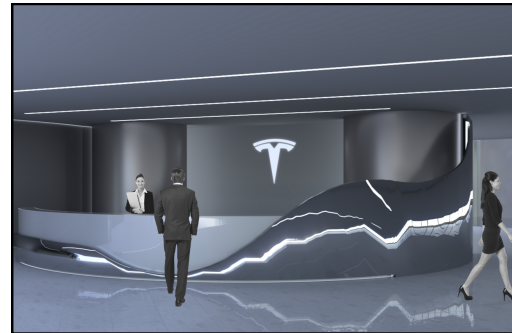

Inspiration Board

EXECUTIVE OFFICE - ZONE 24-15										
CODE	ITEM	LOCATION	DESCRIPTION	SUPPLIER	NOTES	LEAD TIME	QTY	COST	MAKE	REV
ST-04	Office Chair		Office Chair	Office Chair Address: 123 St John Street Phone: 02 9231 2200 www.office.com.au	Office Chair Address: 123 St John Street Phone: 02 9231 2200 www.office.com.au	2-3 weeks	1	$10,000	A	
ST-05	Office Chair		Office Chair	Office Chair Address: 123 St John Street Phone: 02 9231 2200 www.office.com.au	Office Chair Address: 123 St John Street Phone: 02 9231 2200 www.office.com.au	2-3 weeks	1	$10,000	A	
ST-06	Office Chair		Office Chair	Office Chair Address: 123 St John Street Phone: 02 9231 2200 www.office.com.au	Office Chair Address: 123 St John Street Phone: 02 9231 2200 www.office.com.au	2-3 weeks	1	$10,000	A	
ST-07	Office Chair		Office Chair	Office Chair Address: 123 St John Street Phone: 02 9231 2200 www.office.com.au	Office Chair Address: 123 St John Street Phone: 02 9231 2200 www.office.com.au	2-3 weeks	1	$10,000	A	

LOUNGE - ZONE 24-09										
CODE	ITEM	LOCATION	DESCRIPTION	SUPPLIER	NOTES	LEAD TIME	QTY	COST	MAKE	REV
ST-08	Office Chair		Office Chair	Office Chair Address: 123 St John Street Phone: 02 9231 2200 www.office.com.au	Office Chair Address: 123 St John Street Phone: 02 9231 2200 www.office.com.au	2-3 weeks	1	$10,000	A	
ST-09	Office Chair		Office Chair	Office Chair Address: 123 St John Street Phone: 02 9231 2200 www.office.com.au	Office Chair Address: 123 St John Street Phone: 02 9231 2200 www.office.com.au	2-3 weeks	1	$10,000	A	
ST-10	Office Chair		Office Chair	Office Chair Address: 123 St John Street Phone: 02 9231 2200 www.office.com.au	Office Chair Address: 123 St John Street Phone: 02 9231 2200 www.office.com.au	2-3 weeks	1	$10,000	A	
ST-11	Office Chair		Office Chair	Office Chair Address: 123 St John Street Phone: 02 9231 2200 www.office.com.au	Office Chair Address: 123 St John Street Phone: 02 9231 2200 www.office.com.au	2-3 weeks	1	$10,000	A	

LOUNGE - ZONE 24-09										
CODE	ITEM	LOCATION	DESCRIPTION	SUPPLIER	NOTES	LEAD TIME	QTY	COST	MAKE	REV
ST-12	Office Chair		Office Chair	Office Chair Address: 123 St John Street Phone: 02 9231 2200 www.office.com.au	Office Chair Address: 123 St John Street Phone: 02 9231 2200 www.office.com.au	2-3 weeks	1	$10,000	A	
ST-13	Office Chair		Office Chair	Office Chair Address: 123 St John Street Phone: 02 9231 2200 www.office.com.au	Office Chair Address: 123 St John Street Phone: 02 9231 2200 www.office.com.au	2-3 weeks	1	$10,000	A	
ST-14	Office Chair		Office Chair	Office Chair Address: 123 St John Street Phone: 02 9231 2200 www.office.com.au	Office Chair Address: 123 St John Street Phone: 02 9231 2200 www.office.com.au	2-3 weeks	1	$10,000	A	
ST-15	Office Chair		Office Chair	Office Chair Address: 123 St John Street Phone: 02 9231 2200 www.office.com.au	Office Chair Address: 123 St John Street Phone: 02 9231 2200 www.office.com.au	2-3 weeks	1	$10,000	A