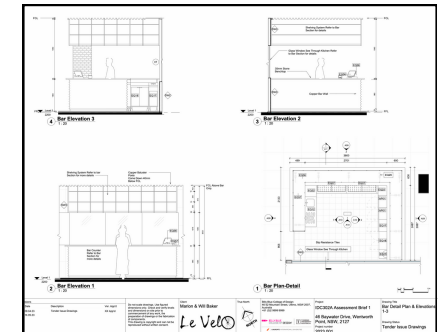

PAMELLA SILVA

INTERIOR DESIGNER

Email: contact@pamellasilva.com

Website: www.pamellasilva.com

Location: Sydney, Australia

Project Le velo Cafe

Local Art Commissioned Cafe and Bike Repair Shop

Address

The Bellagio, 46 Bayswater Drive, Wentworth Point, NSW

Area

500 m²

Concept

Inspired by the client's eclectic vision, the concept combines industrial charm and vibrant hues, creating a welcoming and casual space that resonates with the local community. Bradley Eastman's nature-inspired art, prominently displayed, enhances the cafe's appeal. The open-plan layout fosters community engagement, inviting residents to enjoy breakfast and lunch in a relaxed atmosphere. Embracing the cycling culture, the cafe features recycled furniture and a bike repair shop, contributing to its unique character and commitment to sustainability.

Software & Skills

Revit + V-Ray

Hand Drawing