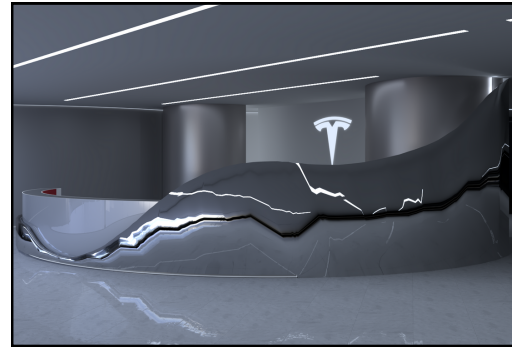

Inspiration Board

EXECUTIVE OFFICE - ZONE 24-15										
CODE	ITEM	LOCATION	DESCRIPTION	SUPPLIER	NOTES	LEAD TIME	QTY	COST	MAKE	REV
ST-04	Office Chair		Office Chair	Office Chair Address: 123 St John Street Phone: 02 9231 2200 www.office.com.au	Office Chair Address: 123 St John Street Phone: 02 9231 2200 www.office.com.au	2-3 weeks	1	$10,000	A	
ST-05	Office Chair		Office Chair	Office Chair Address: 123 St John Street Phone: 02 9231 2200 www.office.com.au	Office Chair Address: 123 St John Street Phone: 02 9231 2200 www.office.com.au	2-3 weeks	1	$10,000	A	
ST-06	Office Chair		Office Chair	Office Chair Address: 123 St John Street Phone: 02 9231 2200 www.office.com.au	Office Chair Address: 123 St John Street Phone: 02 9231 2200 www.office.com.au	2-3 weeks	1	$10,000	A	
ST-07	Office Chair		Office Chair	Office Chair Address: 123 St John Street Phone: 02 9231 2200 www.office.com.au	Office Chair Address: 123 St John Street Phone: 02 9231 2200 www.office.com.au	2-3 weeks	1	$10,000	A	

LOUNGE - ZONE 24-09										
CODE	ITEM	LOCATION	DESCRIPTION	SUPPLIER	NOTES	LEAD TIME	QTY	COST	MAKE	REV
ST-08	Office Chair		Office Chair	Office Chair Address: 123 St John Street Phone: 02 9231 2200 www.office.com.au	Office Chair Address: 123 St John Street Phone: 02 9231 2200 www.office.com.au	2-3 weeks	1	$10,000	A	
ST-09	Office Chair		Office Chair	Office Chair Address: 123 St John Street Phone: 02 9231 2200 www.office.com.au	Office Chair Address: 123 St John Street Phone: 02 9231 2200 www.office.com.au	2-3 weeks	1	$10,000	A	
ST-10	Office Chair		Office Chair	Office Chair Address: 123 St John Street Phone: 02 9231 2200 www.office.com.au	Office Chair Address: 123 St John Street Phone: 02 9231 2200 www.office.com.au	2-3 weeks	1	$10,000	A	
ST-11	Office Chair		Office Chair	Office Chair Address: 123 St John Street Phone: 02 9231 2200 www.office.com.au	Office Chair Address: 123 St John Street Phone: 02 9231 2200 www.office.com.au	2-3 weeks	1	$10,000	A	

LOUNGE - ZONE 24-09										
CODE	ITEM	LOCATION	DESCRIPTION	SUPPLIER	NOTES	LEAD TIME	QTY	COST	MAKE	REV
ST-12	Office Chair		Office Chair	Office Chair Address: 123 St John Street Phone: 02 9231 2200 www.office.com.au	Office Chair Address: 123 St John Street Phone: 02 9231 2200 www.office.com.au	2-3 weeks	1	$10,000	A	
ST-13	Office Chair		Office Chair	Office Chair Address: 123 St John Street Phone: 02 9231 2200 www.office.com.au	Office Chair Address: 123 St John Street Phone: 02 9231 2200 www.office.com.au	2-3 weeks	1	$10,000	A	
ST-14	Office Chair		Office Chair	Office Chair Address: 123 St John Street Phone: 02 9231 2200 www.office.com.au	Office Chair Address: 123 St John Street Phone: 02 9231 2200 www.office.com.au	2-3 weeks	1	$10,000	A	
ST-15	Office Chair		Office Chair	Office Chair Address: 123 St John Street Phone: 02 9231 2200 www.office.com.au	Office Chair Address: 123 St John Street Phone: 02 9231 2200 www.office.com.au	2-3 weeks	1	$10,000	A