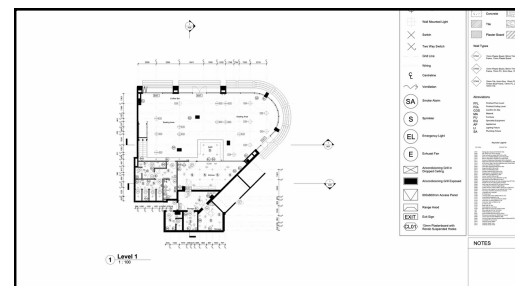

PAMELLA SILVA

INTERIOR DESIGNER

Email: contact@pamellasilva.com

Website: www.pamellasilva.com

Location: Sydney, Australia

Project Le velo Cafe

Local Art Commissioned Cafe and Bike Repair Shop

Address

The Bellagio, 46 Bayswater Drive, Wentworth Point, NSW

Area

500 m²

Concept

Inspired by the client's eclectic vision, the concept combines industrial charm and vibrant hues, creating a welcoming and casual space that resonates with the local community. Bradley Eastman's nature-inspired art, prominently displayed, enhances the cafe's appeal. The open-plan layout fosters community engagement, inviting residents to enjoy breakfast and lunch in a relaxed atmosphere. Embracing the cycling culture, the cafe features recycled furniture and a bike repair shop, contributing to its unique character and commitment to sustainability.

Software & Skills

Revit + V-Ray

Hand Drawing