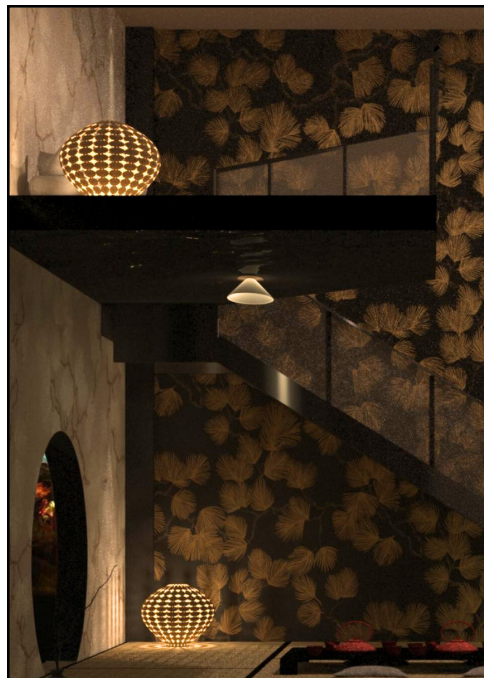

PAMELLA SILVA

INTERIOR DESIGNER

Email: contact@pamellasilva.com

Website: www.pamellasilva.com

Location: Sydney, Australia

Additional Work: 3D Modelling

Japanese Tea House

Location

Kyoto, Japan

Area

30 m2

Concept

Nestled in expansive gardens, this design in a new development is a poetic homage to Japanese cultural heritage. Japanese timber infuses life into the staircase, fostering a tactile connection to the land. Traditional fusuma, adorned with translucent paper, allows natural light while preserving serene privacy. Evolving with daylight, Japanese floral wallpapers grace the walls like an ephemeral masterpiece. Tatami mats ground the space in tea ceremony rituals. The roof shape blends traditional forms with a contemporary edge, offering an intimate setting for tea gatherings, honouring tradition and embracing modernity.

Software & Skills

3ds Max + V-Ray

Photoshop

Concept Board