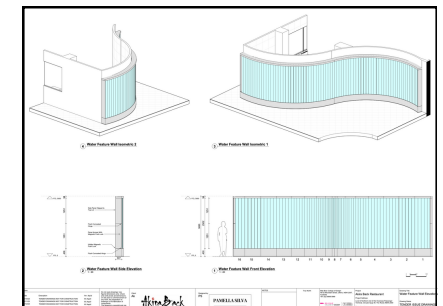

PAMELLA SILVA

INTERIOR DESIGNER

Email: contact@pamellasilva.com

Website: www.pamellasilva.com

Location: Sydney, Australia

Project Akira Back

Modern Japanese Restaurant

Address

Level 2, Northern end of the Overseas Passenger Terminal, Circular Quay W, The Rocks NSW

Area

1338 m2

Concept

Akira Back Restaurant in Sydney draws inspiration from the elemental force of Water, embodied in Chef Akira Back's modern Japanese cuisine. With a profound connection to water through his background as a snowboarder, Chef Akira emphasises seafood in his culinary journey. The restaurant's design mirrors the ebb and flow of tides, featuring water-themed elements, alabaster bars, and turquoise hues, creating a stylish and elegant space that pays homage to the sea.

Software & Skills

Revit

SketchUp + V-Ray

Photoshop

Hand Drawing