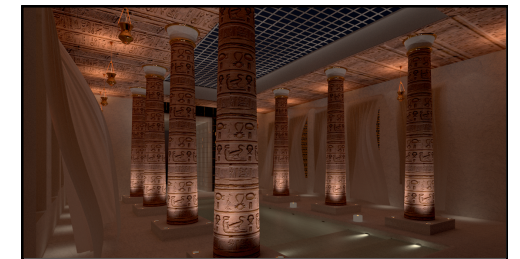

PAMELLA SILVA

INTERIOR DESIGNER

Email: contact@pamellasilva.com

Website: www.pamellasilva.com

Location: Sydney, Australia

Additional Work: 3D Modelling

Egyptian Wellness Centre

Location

Aswan, Egypt

Area

70 m2

Concept

The Egyptian Wellness Centre immerses visitors in the grandeur of Ancient Egypt, centred around a luxurious pool with Sahara Desert views. Opulent marble floors and hieroglyphic-adorned columns evoke the era's architectural richness. A neutral palette with gold accents mirrors desert sands, while white curtains provide serenity. Golden cat sculptures at the entrance symbolise reverence. Daylight illuminates the pool, creating a captivating visual narrative, and an open lattice ceiling invites stargazing. The design transports visitors to an era of timeless beauty and tranquillity.

Software & Skills

3ds Max + V-Ray

Photoshop