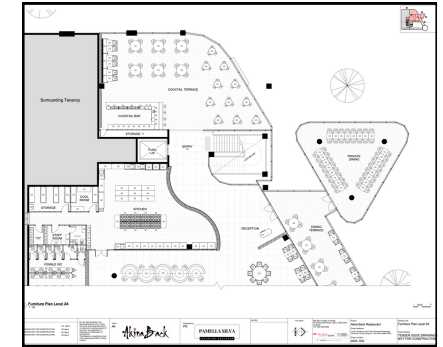

PAMELLA SILVA

INTERIOR DESIGNER

Email: contact@pamellasilva.com

Website: www.pamellasilva.com

Location: Sydney, Australia

Project Akira Back

Modern Japanese Restaurant

Address

Level 2, Northern end of the Overseas Passenger Terminal, Circular Quay W, The Rocks NSW

Area

1338 m2

Concept

Akira Back Restaurant in Sydney draws inspiration from the elemental force of Water, embodied in Chef Akira Back's modern Japanese cuisine. With a profound connection to water through his background as a snowboarder, Chef Akira emphasises seafood in his culinary journey. The restaurant's design mirrors the ebb and flow of tides, featuring water-themed elements, alabaster bars, and turquoise hues, creating a stylish and elegant space that pays homage to the sea.

Software & Skills

Revit

SketchUp + V-Ray

Photoshop

Hand Drawing