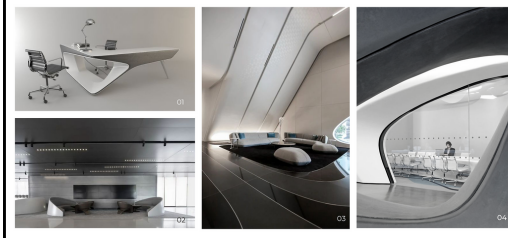

Inspiration Board

EXECUTIVE OFFICE - ZONE 24-15										
CODE	ITEM	LOCATION	DESCRIPTION	SUPPLIER	NOTES	LEAD TIME	QTY	COST	MAKE	REV
ST-04	Office Chair		Office Chair	Office Chair Address: 123 St John Street Phone: 02 9231 2200 www.office.com.au	Office Chair Address: 123 St John Street Phone: 02 9231 2200 www.office.com.au	2-3 weeks	1	$10,000	A	
ST-05	Office Chair		Office Chair	Office Chair Address: 123 St John Street Phone: 02 9231 2200 www.office.com.au	Office Chair Address: 123 St John Street Phone: 02 9231 2200 www.office.com.au	2-3 weeks	1	$10,000	A	
ST-06	Office Chair		Office Chair	Office Chair Address: 123 St John Street Phone: 02 9231 2200 www.office.com.au	Office Chair Address: 123 St John Street Phone: 02 9231 2200 www.office.com.au	2-3 weeks	1	$10,000	A	
ST-07	Office Chair		Office Chair	Office Chair Address: 123 St John Street Phone: 02 9231 2200 www.office.com.au	Office Chair Address: 123 St John Street Phone: 02 9231 2200 www.office.com.au	2-3 weeks	1	$10,000	A	

LOUNGE - ZONE 24-09										
CODE	ITEM	LOCATION	DESCRIPTION	SUPPLIER	NOTES	LEAD TIME	QTY	COST	MAKE	REV
ST-08	Office Chair		Office Chair	Office Chair Address: 123 St John Street Phone: 02 9231 2200 www.office.com.au	Office Chair Address: 123 St John Street Phone: 02 9231 2200 www.office.com.au	2-3 weeks	1	$10,000	A	
ST-09	Office Chair		Office Chair	Office Chair Address: 123 St John Street Phone: 02 9231 2200 www.office.com.au	Office Chair Address: 123 St John Street Phone: 02 9231 2200 www.office.com.au	2-3 weeks	1	$10,000	A	
ST-10	Office Chair		Office Chair	Office Chair Address: 123 St John Street Phone: 02 9231 2200 www.office.com.au	Office Chair Address: 123 St John Street Phone: 02 9231 2200 www.office.com.au	2-3 weeks	1	$10,000	A	
ST-11	Office Chair		Office Chair	Office Chair Address: 123 St John Street Phone: 02 9231 2200 www.office.com.au	Office Chair Address: 123 St John Street Phone: 02 9231 2200 www.office.com.au	2-3 weeks	1	$10,000	A	

LOUNGE - ZONE 24-09										
CODE	ITEM	LOCATION	DESCRIPTION	SUPPLIER	NOTES	LEAD TIME	QTY	COST	MAKE	REV
ST-12	Office Chair		Office Chair	Office Chair Address: 123 St John Street Phone: 02 9231 2200 www.office.com.au	Office Chair Address: 123 St John Street Phone: 02 9231 2200 www.office.com.au	2-3 weeks	1	$10,000	A	
ST-13	Office Chair		Office Chair	Office Chair Address: 123 St John Street Phone: 02 9231 2200 www.office.com.au	Office Chair Address: 123 St John Street Phone: 02 9231 2200 www.office.com.au	2-3 weeks	1	$10,000	A	
ST-14	Office Chair		Office Chair	Office Chair Address: 123 St John Street Phone: 02 9231 2200 www.office.com.au	Office Chair Address: 123 St John Street Phone: 02 9231 2200 www.office.com.au	2-3 weeks	1	$10,000	A	
ST-15	Office Chair		Office Chair	Office Chair Address: 123 St John Street Phone: 02 9231 2200 www.office.com.au	Office Chair Address: 123 St John Street Phone: 02 9231 2200 www.office.com.au	2-3 weeks	1	$10,000	A