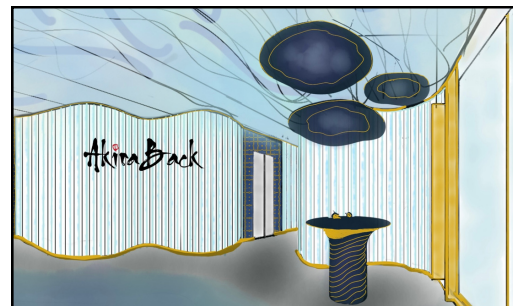

PAMELLA SILVA

INTERIOR DESIGNER

Email: contact@pamellasilva.com

Website: www.pamellasilva.com

Location: Sydney, Australia

Project Akira Back

Modern Japanese Restaurant

Address

Level 2, Northern end of the Overseas Passenger Terminal, Circular Quay W, The Rocks NSW

Area

1338 m2

Concept

Akira Back Restaurant in Sydney draws inspiration from the elemental force of Water, embodied in Chef Akira Back's modern Japanese cuisine. With a profound connection to water through his background as a snowboarder, Chef Akira emphasises seafood in his culinary journey. The restaurant's design mirrors the ebb and flow of tides, featuring water-themed elements, alabaster bars, and turquoise hues, creating a stylish and elegant space that pays homage to the sea.

Software & Skills

Revit

SketchUp + V-Ray

Photoshop

Hand Drawing