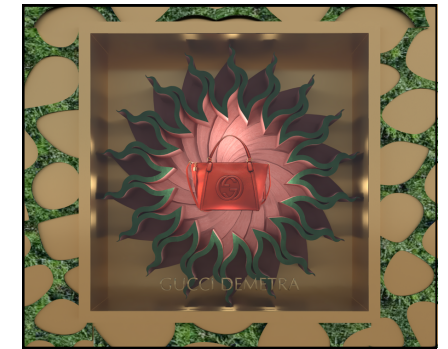

PAMELLA SILVA

INTERIOR DESIGNER

Email: contact@pamellasilva.com

Website: www.pamellasilva.com

Location: Sydney, Australia

Project Gucci Store

Sydney Flagship

Address

188 Pitt Street Shop 3021/4004
Westfield Sydney, Sydney NSW

Area

617 m²

Concept

The Enchanted Gucci Forest concept embodies Gucci's maximalist ethos in a surreal journey through opulence and romance. Dominated by deep green tones with hints of pink, the store immerses visitors in a magical woodland with custom-made tree-shaped acoustic panels and gleaming brass shelving units. The fusion of modern design and biomimicry creates a whimsical and mysterious atmosphere, offering a unique shopping experience. The VIP glass dome lounge epitomises Gucci's luxurious and classical style, inviting customers to indulge in the brand's rich heritage.

Software & Skills

SketchUp + V-Ray

Hand Drawing