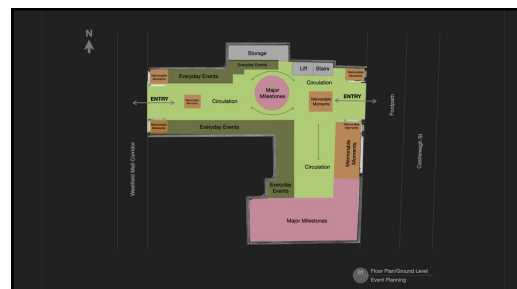

PAMELLA SILVA

INTERIOR DESIGNER

Email: contact@pamellasilva.com

Website: www.pamellasilva.com

Location: Sydney, Australia

Project Gucci Store

Sydney Flagship

Address

188 Pitt Street Shop 3021/4004
Westfield Sydney, Sydney NSW

Area

617 m²

Concept

The Enchanted Gucci Forest concept embodies Gucci's maximalist ethos in a surreal journey through opulence and romance. Dominated by deep green tones with hints of pink, the store immerses visitors in a magical woodland with custom-made tree-shaped acoustic panels and gleaming brass shelving units. The fusion of modern design and biomimicry creates a whimsical and mysterious atmosphere, offering a unique shopping experience. The VIP glass dome lounge epitomises Gucci's luxurious and classical style, inviting customers to indulge in the brand's rich heritage.

Software & Skills

SketchUp + V-Ray

Hand Drawing