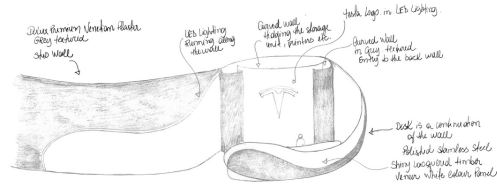

PAMELLA SILVA

INTERIOR DESIGNER

Email: contact@pamellasilva.com
Website: www.pamellasilva.com
Location: Sydney, Australia

Project Tesla

Sydney's Headquarters

Address

Level 24, 1 Bligh Street,
Sydney NSW

Area

1617 m²

Concept

Embracing minimalism and Tesla's sleek aesthetic, the design blends futuristic elements, notably in the reception area. A chrome-finished curved desk, seamlessly integrated into the wall, becomes a distinctive focal point. The chosen colour palette precisely mirrors Tesla's identity, and every detail reflects a fusion of futuristic and minimalist features. Overall, the design embodies Tesla's pioneering spirit, aligning the workspace aspect with the brand's commitment to innovation and sustainability.

Software & Skills

Revit
SketchUp + V-Ray
FF&E Schedule
Hand Drawing

Sketch - Reception