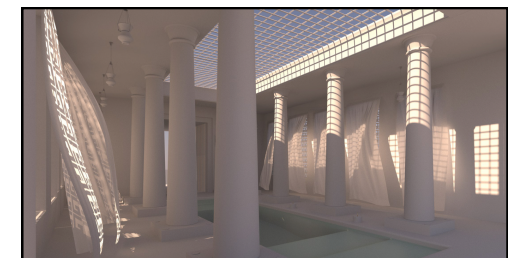

PAMELLA SILVA

INTERIOR DESIGNER

Email: contact@pamellasilva.com

Website: www.pamellasilva.com

Location: Sydney, Australia

Additional Work: 3D Modelling

Egyptian Wellness Centre

Location

Aswan, Egypt

Area

70 m2

Concept

The Egyptian Wellness Centre immerses visitors in the grandeur of Ancient Egypt, centred around a luxurious pool with Sahara Desert views. Opulent marble floors and hieroglyphic-adorned columns evoke the era's architectural richness. A neutral palette with gold accents mirrors desert sands, while white curtains provide serenity. Golden cat sculptures at the entrance symbolise reverence. Daylight illuminates the pool, creating a captivating visual narrative, and an open lattice ceiling invites stargazing. The design transports visitors to an era of timeless beauty and tranquillity.

Software & Skills

3ds Max + V-Ray

Photoshop