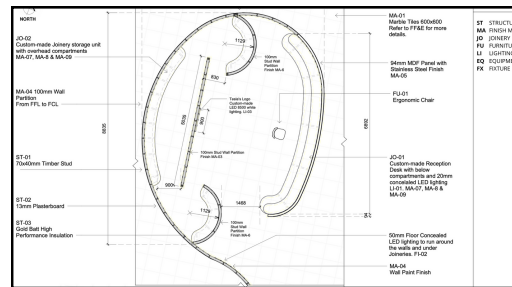

Inspiration Board

EXECUTIVE OFFICE - ZONE 24-15										
CODE	ITEM	LOCATION	DESCRIPTION	SUPPLIER	NOTES	LEAD TIME	QTY	COST	MAKE	REV
ST-04	Office Chair		Office Chair	Office Chair Address: 123 St John Street Phone: 02 9231 2200 www.office.com.au	Office Chair Address: 123 St John Street Phone: 02 9231 2200 www.office.com.au	2-3 weeks	1	$10,000	A	
ST-05	Office Chair		Office Chair	Office Chair Address: 123 St John Street Phone: 02 9231 2200 www.office.com.au	Office Chair Address: 123 St John Street Phone: 02 9231 2200 www.office.com.au	2-3 weeks	1	$10,000	A	
ST-06	Office Chair		Office Chair	Office Chair Address: 123 St John Street Phone: 02 9231 2200 www.office.com.au	Office Chair Address: 123 St John Street Phone: 02 9231 2200 www.office.com.au	2-3 weeks	1	$10,000	A	
ST-07	Office Chair		Office Chair	Office Chair Address: 123 St John Street Phone: 02 9231 2200 www.office.com.au	Office Chair Address: 123 St John Street Phone: 02 9231 2200 www.office.com.au	2-3 weeks	1	$10,000	A	

LOUNGE - ZONE 24-09										
CODE	ITEM	LOCATION	DESCRIPTION	SUPPLIER	NOTES	LEAD TIME	QTY	COST	MAKE	REV
ST-08	Office Chair		Office Chair	Office Chair Address: 123 St John Street Phone: 02 9231 2200 www.office.com.au	Office Chair Address: 123 St John Street Phone: 02 9231 2200 www.office.com.au	2-3 weeks	1	$10,000	A	
ST-09	Office Chair		Office Chair	Office Chair Address: 123 St John Street Phone: 02 9231 2200 www.office.com.au	Office Chair Address: 123 St John Street Phone: 02 9231 2200 www.office.com.au	2-3 weeks	1	$10,000	A	
ST-10	Office Chair		Office Chair	Office Chair Address: 123 St John Street Phone: 02 9231 2200 www.office.com.au	Office Chair Address: 123 St John Street Phone: 02 9231 2200 www.office.com.au	2-3 weeks	1	$10,000	A	
ST-11	Office Chair		Office Chair	Office Chair Address: 123 St John Street Phone: 02 9231 2200 www.office.com.au	Office Chair Address: 123 St John Street Phone: 02 9231 2200 www.office.com.au	2-3 weeks	1	$10,000	A	

LOUNGE - ZONE 24-09										
CODE	ITEM	LOCATION	DESCRIPTION	SUPPLIER	NOTES	LEAD TIME	QTY	COST	MAKE	REV
ST-12	Office Chair		Office Chair	Office Chair Address: 123 St John Street Phone: 02 9231 2200 www.office.com.au	Office Chair Address: 123 St John Street Phone: 02 9231 2200 www.office.com.au	2-3 weeks	1	$10,000	A	
ST-13	Office Chair		Office Chair	Office Chair Address: 123 St John Street Phone: 02 9231 2200 www.office.com.au	Office Chair Address: 123 St John Street Phone: 02 9231 2200 www.office.com.au	2-3 weeks	1	$10,000	A	
ST-14	Office Chair		Office Chair	Office Chair Address: 123 St John Street Phone: 02 9231 2200 www.office.com.au	Office Chair Address: 123 St John Street Phone: 02 9231 2200 www.office.com.au	2-3 weeks	1	$10,000	A	
ST-15	Office Chair		Office Chair	Office Chair Address: 123 St John Street Phone: 02 9231 2200 www.office.com.au	Office Chair Address: 123 St John Street Phone: 02 9231 2200 www.office.com.au	2-3 weeks	1	$10,000	A