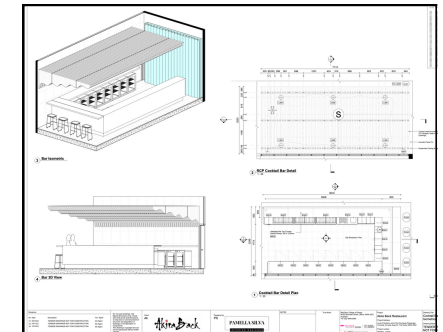

PAMELLA SILVA

INTERIOR DESIGNER

Email: contact@pamellasilva.com

Website: www.pamellasilva.com

Location: Sydney, Australia

Project Akira Back

Modern Japanese Restaurant

Address

Level 2, Northern end of the Overseas Passenger Terminal, Circular Quay W, The Rocks NSW

Area

1338 m2

Concept

Akira Back Restaurant in Sydney draws inspiration from the elemental force of Water, embodied in Chef Akira Back's modern Japanese cuisine. With a profound connection to water through his background as a snowboarder, Chef Akira emphasises seafood in his culinary journey. The restaurant's design mirrors the ebb and flow of tides, featuring water-themed elements, alabaster bars, and turquoise hues, creating a stylish and elegant space that pays homage to the sea.

Software & Skills

Revit

SketchUp + V-Ray

Photoshop

Hand Drawing