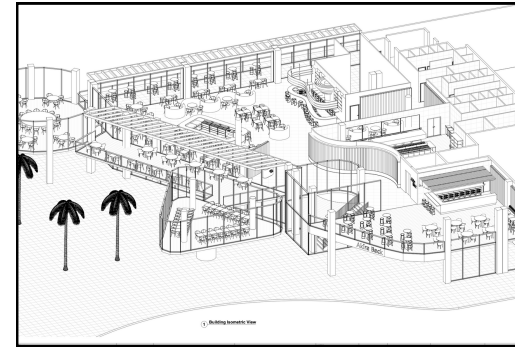

PAMELLA SILVA

INTERIOR DESIGNER

Email: contact@pamellasilva.com

Website: www.pamellasilva.com

Location: Sydney, Australia

Project Akira Back

Modern Japanese Restaurant

Address

Level 2, Northern end of the Overseas Passenger Terminal, Circular Quay W, The Rocks NSW

Area

1338 m2

Concept

Akira Back Restaurant in Sydney draws inspiration from the elemental force of Water, embodied in Chef Akira Back's modern Japanese cuisine. With a profound connection to water through his background as a snowboarder, Chef Akira emphasises seafood in his culinary journey. The restaurant's design mirrors the ebb and flow of tides, featuring water-themed elements, alabaster bars, and turquoise hues, creating a stylish and elegant space that pays homage to the sea.

Software & Skills

Revit

SketchUp + V-Ray

Photoshop

Hand Drawing