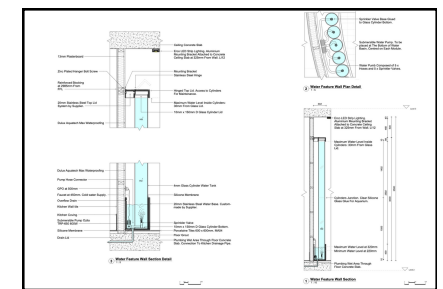

PAMELLA SILVA

INTERIOR DESIGNER

Email: contact@pamellasilva.com

Website: www.pamellasilva.com

Location: Sydney, Australia

Project Akira Back

Modern Japanese Restaurant

Address

Level 2, Northern end of the Overseas Passenger Terminal, Circular Quay W, The Rocks NSW

Area

1338 m2

Concept

Akira Back Restaurant in Sydney draws inspiration from the elemental force of Water, embodied in Chef Akira Back's modern Japanese cuisine. With a profound connection to water through his background as a snowboarder, Chef Akira emphasises seafood in his culinary journey. The restaurant's design mirrors the ebb and flow of tides, featuring water-themed elements, alabaster bars, and turquoise hues, creating a stylish and elegant space that pays homage to the sea.

Software & Skills

Revit

SketchUp + V-Ray

Photoshop

Hand Drawing