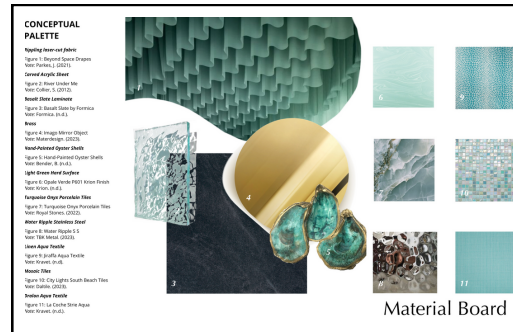

PAMELLA SILVA

INTERIOR DESIGNER

Email: contact@pamellasilva.com

Website: www.pamellasilva.com

Location: Sydney, Australia

Project Akira Back

Modern Japanese Restaurant

Address

Level 2, Northern end of the Overseas Passenger Terminal, Circular Quay W, The Rocks NSW

Area

1338 m2

Concept

Akira Back Restaurant in Sydney draws inspiration from the elemental force of Water, embodied in Chef Akira Back's modern Japanese cuisine. With a profound connection to water through his background as a snowboarder, Chef Akira emphasises seafood in his culinary journey. The restaurant's design mirrors the ebb and flow of tides, featuring water-themed elements, alabaster bars, and turquoise hues, creating a stylish and elegant space that pays homage to the sea.

Software & Skills

Revit

SketchUp + V-Ray

Photoshop

Hand Drawing