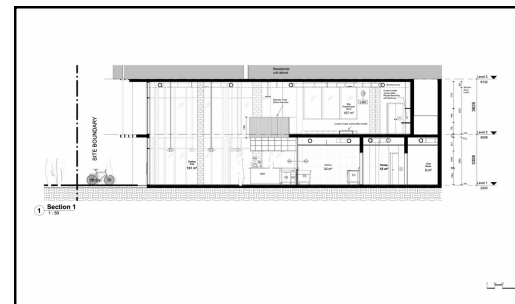

PAMELLA SILVA

INTERIOR DESIGNER

Email: contact@pamellasilva.com

Website: www.pamellasilva.com

Location: Sydney, Australia

Project Le velo Cafe

Local Art Commissioned Cafe and Bike Repair Shop

Address

The Bellagio, 46 Bayswater Drive, Wentworth Point, NSW

Area

500 m²

Concept

Inspired by the client's eclectic vision, the concept combines industrial charm and vibrant hues, creating a welcoming and casual space that resonates with the local community. Bradley Eastman's nature-inspired art, prominently displayed, enhances the cafe's appeal. The open-plan layout fosters community engagement, inviting residents to enjoy breakfast and lunch in a relaxed atmosphere. Embracing the cycling culture, the cafe features recycled furniture and a bike repair shop, contributing to its unique character and commitment to sustainability.

Software & Skills

Revit + V-Ray

Hand Drawing