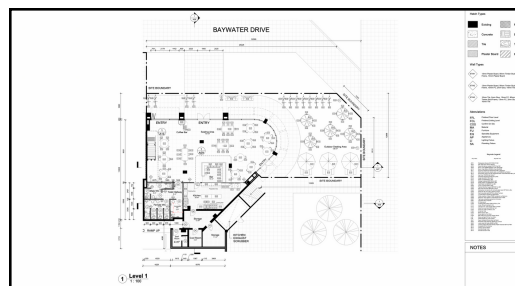

PAMELLA SILVA

INTERIOR DESIGNER

Email: contact@pamellasilva.com

Website: www.pamellasilva.com

Location: Sydney, Australia

Project Le velo Cafe

Local Art Commissioned Cafe and Bike Repair Shop

Address

The Bellagio, 46 Bayswater Drive, Wentworth Point, NSW

Area

500 m²

Concept

Inspired by the client's eclectic vision, the concept combines industrial charm and vibrant hues, creating a welcoming and casual space that resonates with the local community. Bradley Eastman's nature-inspired art, prominently displayed, enhances the cafe's appeal. The open-plan layout fosters community engagement, inviting residents to enjoy breakfast and lunch in a relaxed atmosphere. Embracing the cycling culture, the cafe features recycled furniture and a bike repair shop, contributing to its unique character and commitment to sustainability.

Software & Skills

Revit + V-Ray

Hand Drawing