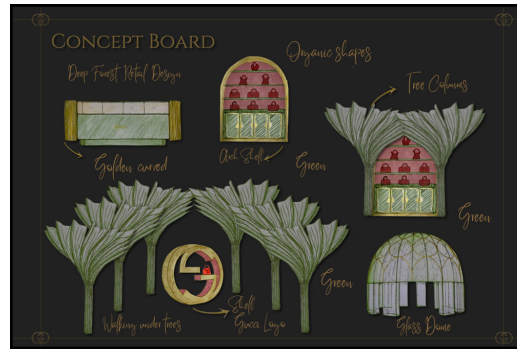

PAMELLA SILVA

INTERIOR DESIGNER

Email: contact@pamellasilva.com

Website: www.pamellasilva.com

Location: Sydney, Australia

Project Gucci Store

Sydney Flagship

Address

188 Pitt Street Shop 3021/4004
Westfield Sydney, Sydney NSW

Area

617 m²

Concept

The Enchanted Gucci Forest concept embodies Gucci's maximalist ethos in a surreal journey through opulence and romance. Dominated by deep green tones with hints of pink, the store immerses visitors in a magical woodland with custom-made tree-shaped acoustic panels and gleaming brass shelving units. The fusion of modern design and biomimicry creates a whimsical and mysterious atmosphere, offering a unique shopping experience. The VIP glass dome lounge epitomises Gucci's luxurious and classical style, inviting customers to indulge in the brand's rich heritage.

Software & Skills

SketchUp + V-Ray

Hand Drawing